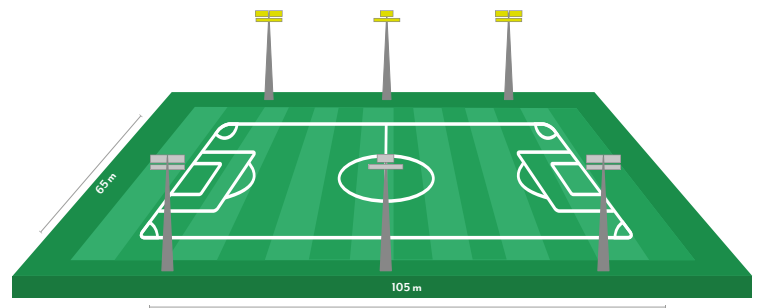

Football Field III Class - 4 Poles

Poles	4x15 m
Floodlight Petrarca	84 x 2 modules 51400 lm 412 W, 12 x 3 modules 77000 lm 611 W
System Power	8,980 KW
Eh ave	> 100
Emin/Eave	> 0,6
Ra	> 70
GR Max	-
ULR	0%
MF	0,8