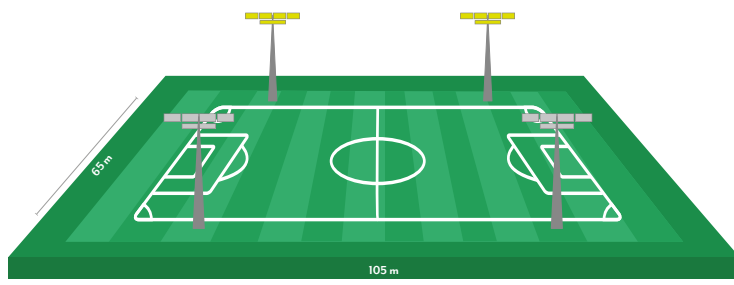

Football Field II Class - 4 Poles

Poles	4x15 m
Floodlight Petrarca	4 x 3 modules 72800 lm 611 W 8 x 6 modules 117800 lm 898 W 4 x 6 modules 145500 lm 1210 W 4 x 6 modules 154100 lm 1210 W
System Power	19,308 KW
Eh ave	> 200
Emin/Eave	> 0,6
Ra	> 70
GR Max	-
ULR	0%
MF	0,9