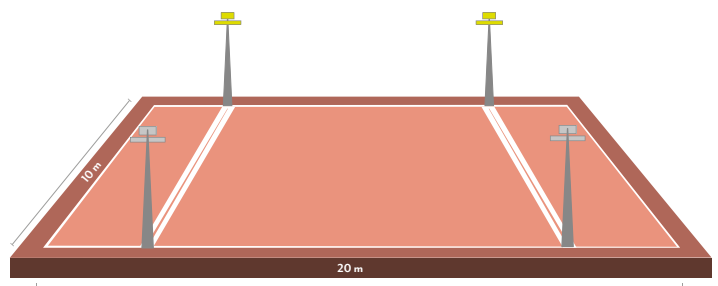

Paddle Field II Class - 4 Poles

Poles	4x6 m
Floodlight Petrarca	4 x 2 modules ott. 01 29600 lm 212 W
System Power	0,848 KW
Eh ave	> 300
Emin/Eave	> 0,7
Ra	> 70
GR Max	-
ULR	0%
MF	0,9