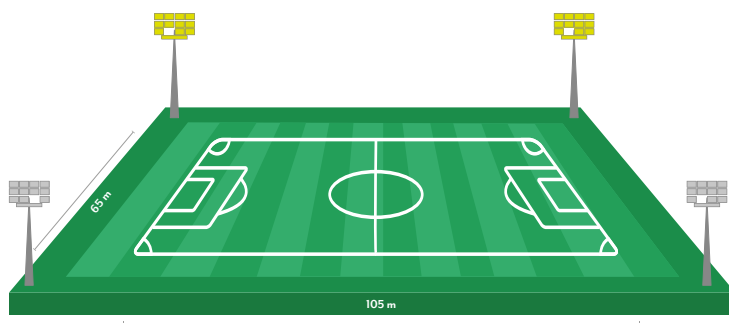

Football Field | Class - 4 Poles

Poles	4 x 30 mt
Floodlight Petrarca	44 x 6 modules ott.04 1210W 145.500lm (A)
System Power	53,2 kW
Eh ave	> 500 lx
Emin/Eave	> 0,7
Ra	> 70
GR Max	40
ULR	3%
MF	0,9