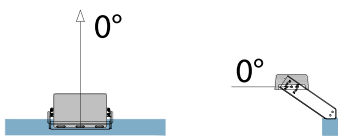

Paddle Field III Class - 4 Poles

Poles	4x6 m
Floodlight Petrarca	4 x 1 module ott. 01 20800 lm 153 W
System Power	0,612 KW
Eh ave	> 200
Emin/Eave	> 0,6
Ra	> 70
GR Max	-
ULR	0%
MF	0,9