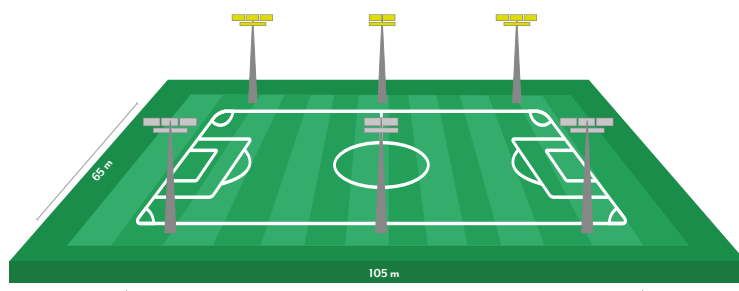

Football Field II Class - 6 Poles

Poles	6x16 m
Floodlight Petrarca	10 x 6 modules 124700 lm 898 W 8 x 6 modules 154100 lm 1210 W
System Power	18,660 KW
Eh ave	>200
Emin/Eave	> 0,6
Ra	> 70
GR Max	-
ULR	0%
MF	0,9