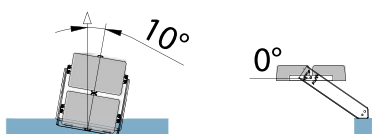

Volleyball Field II Class - 4 Poles

Poles	4x8 m
Floodlight Petrarca	2 modules ott. 01 41600 lm 306 W
System Power	1,224 KW
Eh ave	> 200
Emin/Eave	> 0,6
Ra	> 70
GR Max	-
ULR	0%
MF	0,9