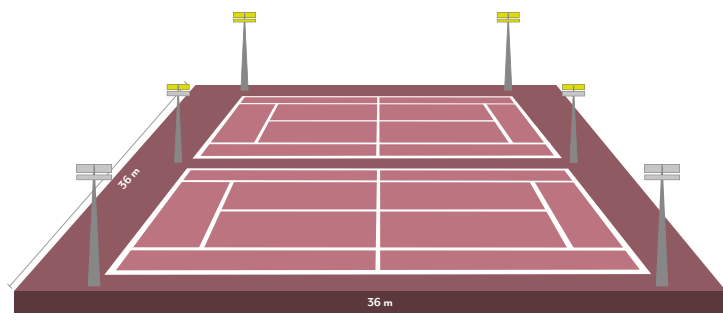

Tennis Field II Class - 4 Poles

Poles	4x10 m
Floodlight Petrarca	4 x 2 modules 51400 lm 412 W 4 x 1 module 25700 lm 206 W
System Power	2,472 KW
Eh ave	> 300
Emin/Eave	> 0,7
Ra	> 70
GR Max	-
ULR	0%
MF	0,9