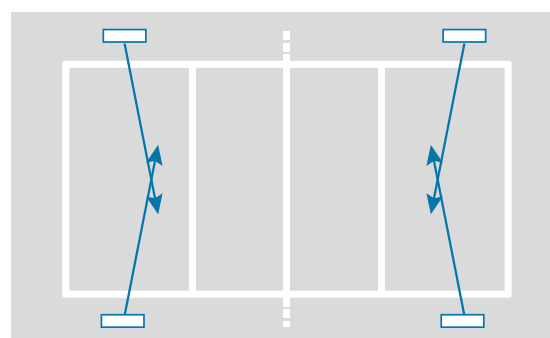

Volleyball Field II Class - 4 Poles

Poles	4x8 m
Floodlight Petrarca	2 modules ott. 01 41600 lm 306 W
System Power	1,224 KW
Eh ave	> 200
Emin/Eave	> 0,6
Ra	> 70
GR Max	-
ULR	0%
MF	0,9