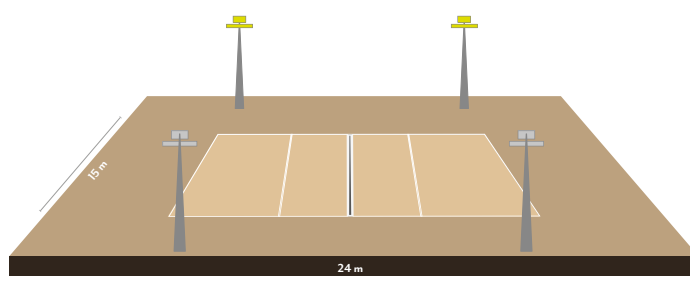

Volleyball Field II Class - 4 Poles

Poles	4x8 m
Floodlight Petrarca	2 modules ott. 01 41600 lm 306 W
System Power	1,224 KW
Eh ave	> 200
Emin/Eave	> 0,6
Ra	> 70
GR Max	-
ULR	0%
MF	0,9