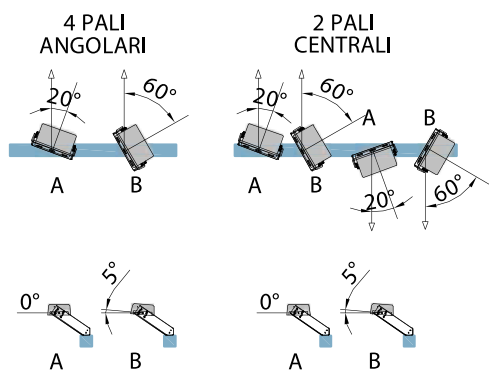

Tennis Field II Class - 4 Poles

Poles	4x10 m
Floodlight Petrarca	4 x 2 modules 51400 lm 412 W 4 x 1 module 25700 lm 206 W
System Power	2,472 KW
Eh ave	> 300
Emin/Eave	> 0,7
Ra	> 70
GR Max	-
ULR	0%
MF	0,9