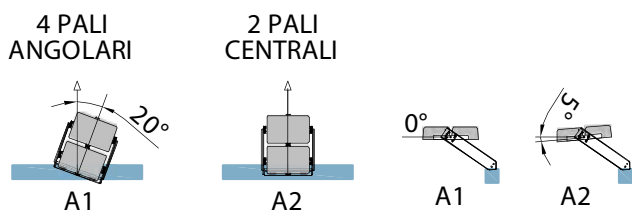

Tennis Field III Class - 6 Poles

Poles	6x10 m
Floodlight Petrarca	6 x 2 modules 41600 lm 306 W
System Power	1,836 KW
Eh ave	> 200
Emin/Eave	> 0,6
Ra	> 70
GR Max	-
ULR	0%
MF	0,9