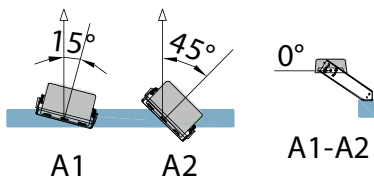

Our mission is to only leave room for the spectacle and the enjoyment of players and spectators.

Tennis Field III Class - 4 Poles

Poles	4x10 m
Floodlight Petrarca	8 x 1 module 25700lm 206 W
System Power	1,648 KW
Eh ave	> 200
Emin/Eave	> 0,6
Ra	> 70
GR Max	-
ULR	0%
MF	0,9