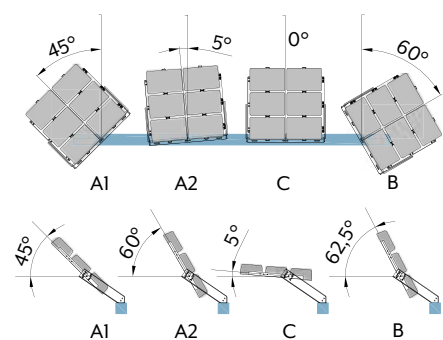

Football Field II Class - 4 Poles

Poles	4x15 m
Floodlight Petrarca	4 x 3 modules 72800 lm 611 W 8 x 6 modules 117800 lm 898 W 4 x 6 modules 145500 lm 1210 W 4 x 6 modules 154100 lm 1210 W
System Power	19,308 KW
Eh ave	> 200
Emin/Eave	> 0,6
Ra	> 70
GR Max	-
ULR	0%
MF	0,9