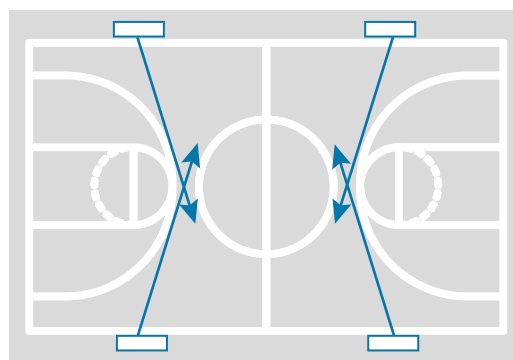

Basket Field III Class - 4 Poles

Poles	4x8 m
Floodlight Petrarca	4 x 1 module ott. 01 20800 lm 153 W
System Power	0,612 kW
Eh ave	> 100
Emin/Eave	> 0,5
R_a	> 70
GR Max	-
ULR	0%
MF	0,9