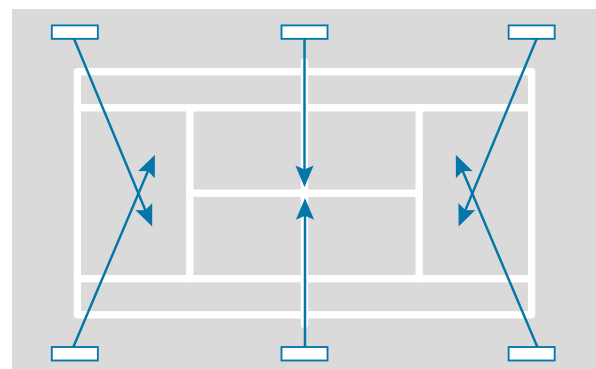

Tennis Field III Class - 6 Poles

Poles	6x10 m
Floodlight Petrarca	6 x 2 modules 41600 lm 306 W
System Power	1,836 KW
Eh ave	> 200
Emin/Eave	> 0,6
Ra	> 70
GR Max	-
ULR	0%
MF	0,9