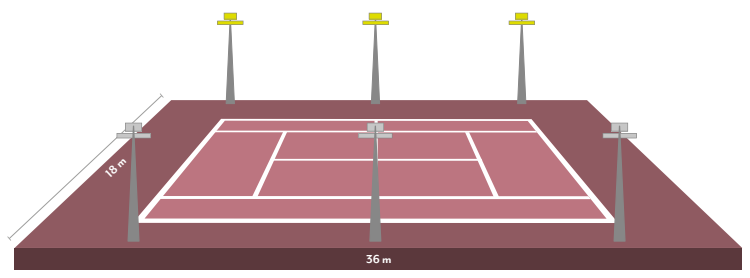

Tennis Field III Class - 6 Poles

Poles	6x10 m
Floodlight Petrarca	6 x 2 modules 41600 lm 306 W
System Power	1,836 KW
Eh ave	> 200
Emin/Eave	> 0,6
Ra	> 70
GR Max	-
ULR	0%
MF	0,9