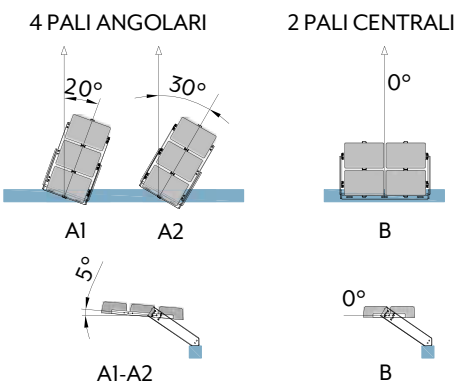

Football Field III Class - 4 Poles

Poles	4x15 m
Floodlight Petrarca	84 x 2 modules 51400 lm 412 W, 12 x 3 modules 77000 lm 611 W
System Power	8,980 KW
Eh ave	> 100
Emin/Eave	> 0,6
Ra	> 70
GR Max	-
ULR	0%
MF	0,8