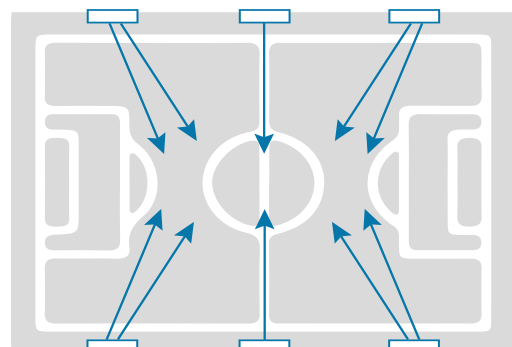

Football Field III Class - 4 Poles

Poles	4x15 m
Floodlight Petrarca	84 x 2 modules 51400 lm 412 W, 12 x 3 modules 77000 lm 611 W
System Power	8,980 KW
Eh ave	> 100
Emin/Eave	> 0,6
Ra	> 70
GR Max	-
ULR	0%
MF	0,8