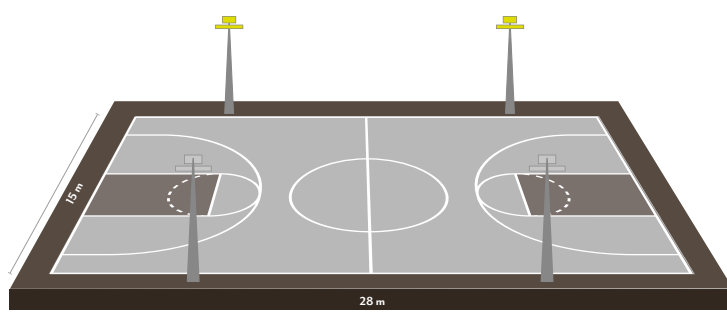

Basket Field III Class - 4 Poles

Poles	4x8 m
Floodlight Petrarca	4 x 1 module ott. 01 20800 lm 153 W
System Power	0,612 kW
Eh ave	> 100
Emin/Eave	> 0,5
R_a	> 70
GR Max	-
ULR	0%
MF	0,9