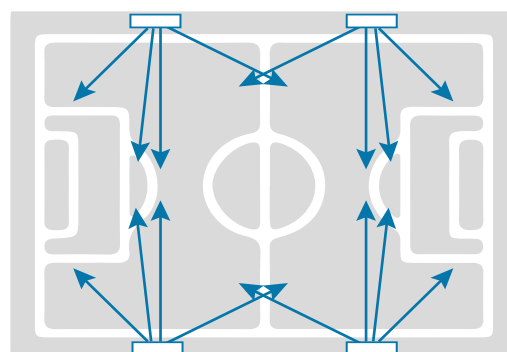

Football Field II Class - 4 Poles

Poles	4x15 m
Floodlight Petrarca	4 x 3 modules 72800 lm 611 W 8 x 6 modules 117800 lm 898 W 4 x 6 modules 145500 lm 1210 W 4 x 6 modules 154100 lm 1210 W
System Power	19,308 KW
Eh ave	> 200
Emin/Eave	> 0,6
Ra	> 70
GR Max	-
ULR	0%
MF	0,9