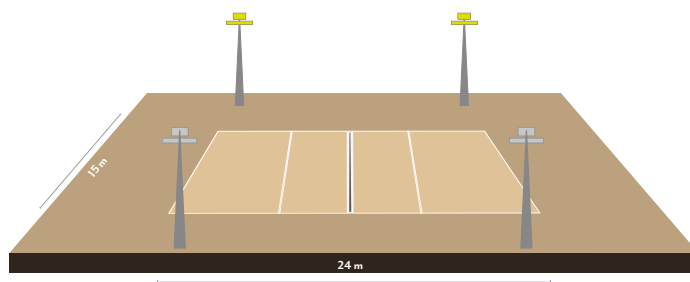

Even in volleyball arenas, Arianna is there to give its all to ensure players, officials and spectators a perfect view of every part of the court.

Volleyball Field III Class - 4 Poles

Poles	4x8 m
Floodlight Petrarca	1 module ott. 01 20800 lm 153 W
System Power	0,612 KW
Eh ave	> 100
Emin/Eave	> 0,5
Ra	> 70
GR Max	-
ULR	0%
MF	0,9