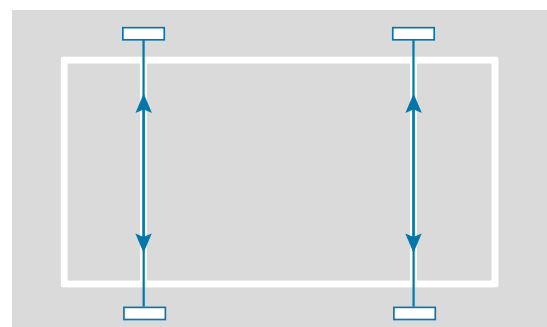

Paddle Field II Class - 4 Poles

Poles	4x6 m
Floodlight Petrarca	4 x 2 modules ott. 01 29600 lm 212 W
System Power	0,848 KW
Eh ave	> 300
Emin/Eave	> 0,7
Ra	> 70
GR Max	-
ULR	0%
MF	0,9