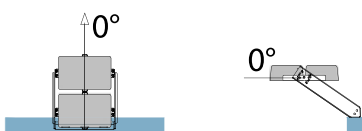

Paddle Field II Class - 4 Poles

Poles	4x6 m
Floodlight Petrarca	4 x 2 modules ott. 01 29600 lm 212 W
System Power	0,848 KW
Eh ave	> 300
Emin/Eave	> 0,7
Ra	> 70
GR Max	-
ULR	0%
MF	0,9