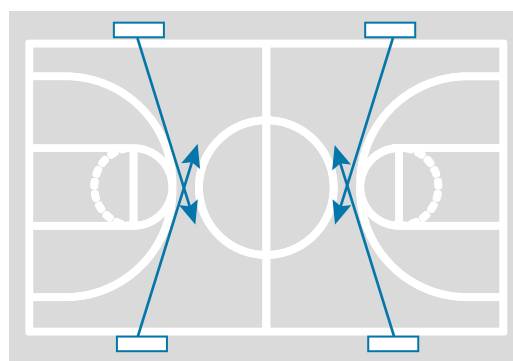

Basket Field II Class - 4 Poles

Poles	4x8 m
Floodlight Petrarca	4 x 2 modules ott. 01 41600 lm 306 W
System Power	1,224 KW
Eh ave	> 200
Emin/Eave	> 0,6
R_a	> 70
GR Max	-
ULR	0%
MF	0,9