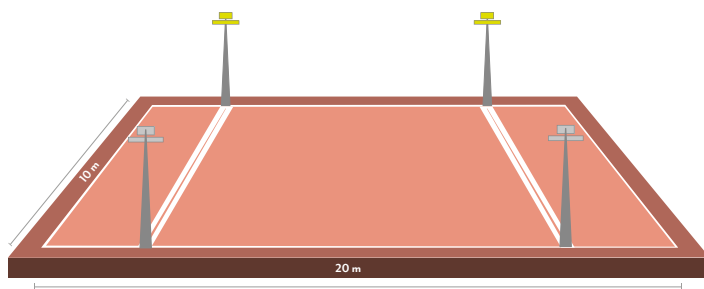

Paddle Field I Class - 4 Poles

Poles	4x6 m
Floodlight Petrarca	4 x 2 modules ott. 01 51400 lm 412 W
System Power	1,648 KW
Eh ave	> 500
Emin/Eave	> 0,7
Ra	> 70
GR Max	-
ULR	0%
MF	0,9