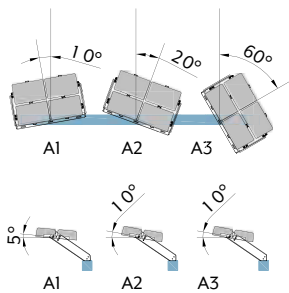

Rugby Field III Class - 4 Poles

Poles	4 x 20 mt
Floodlight Petrcarca	12 x 4 modules ott.01 807W 102.700lm (A)
System Power	9,6 kW
Eh ave	> 75 lx
Emin/Eave	> 0,5
Rα	> 70
GR Max	39
ULR	0%
MF	0,9