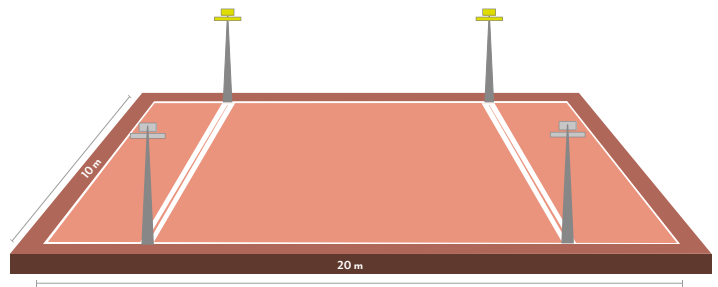

Paddle Field III Class - 4 Poles

Poles	4x6 m
Floodlight Petrarca	4 x 1 module ott. 01 20800 lm 153 W
System Power	0,612 KW
Eh ave	> 200
Emin/Eave	> 0,6
Ra	> 70
GR Max	-
ULR	0%
MF	0,9