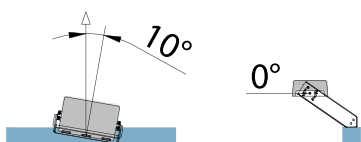

Even in volleyball arenas, Arianna is there to give its all to ensure players, officials and spectators a perfect view of every part of the court.

Volleyball Field III Class - 4 Poles

Poles	4x8 m
Floodlight Petrarca	1 module ott. 01 20800 lm 153 W
System Power	0,612 KW
Eh ave	> 100
Emin/Eave	> 0,5
Ra	> 70
GR Max	-
ULR	0%
MF	0,9