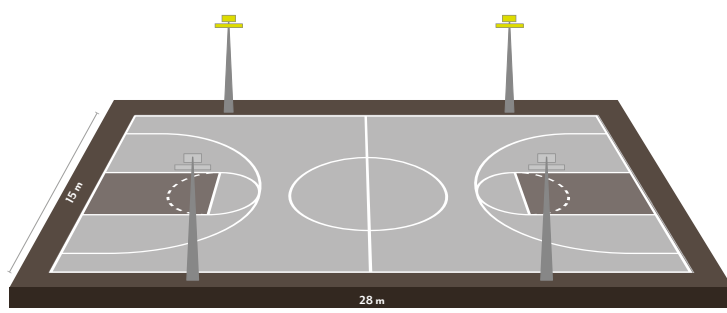

Basket Field II Class - 4 Poles

Poles	4x8 m
Floodlight Petrarca	4 x 2 modules ott. 01 41600 lm 306 W
System Power	1,224 KW
Eh ave	> 200
Emin/Eave	> 0,6
R_a	> 70
GR Max	-
ULR	0%
MF	0,9